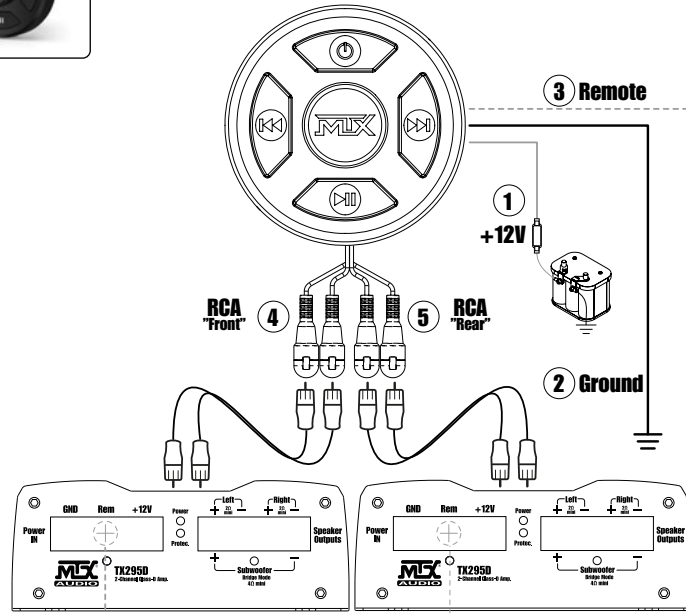

AWBTC

IP65 Universal Bluetooth Receiver and Remote Control, Water- Mud- & Dust-Resistant

Three mounting options

Connections

Dimensions

With any amplifier in any vehicle... The MTX AWBTC is a universal Bluetooth receiver and remote control designed to work with all Bluetooth devices, including iPhones, iPads, and Android devices, smartphones, and tablets. It's easy to install and use. Everything is built into the remote control. It turns your mobile device (Bluetooth-compatible) into the source for your audio system. Designed to be mounted on a wide variety of vehicles, it is compatible with most amplifiers. We designed it for use on motorcycles, boats, cars, trucks, and recreational vehicles...

Ideal for use in boats, cars, trucks, motorcycles, or recreational vehicles

Simplified Bluetooth connection with automatic reconnection

IP65-certified waterproofing

12V power supply

Replaces the head-unit and connects to any amplifier

Wiring and various mounting parts included

Works with any type of Bluetooth device (tablets, computers, or phones)

Three mounting options (surface-mount, flush-mount, bar-mount)

Specifications

- Controls: Volume up/down, Power, Play/Pause, Next/Previous track
- Dual pair of RCA outputs
- IP65-certified waterproofing
- 12V power supply
- Diameter: 59mm
- Thickness (with volume knob): 36mm
- Mounting depth: 19mm
- Three different mounting options