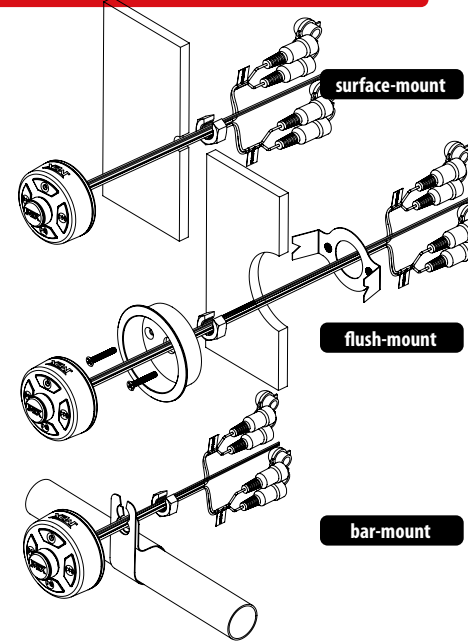

AWBTC

IP65 Universal Bluetooth Receiver and Remote Control, Water- Mud- & Dust-Resistant

Three mounting options

Connections

Dimensions

With any amplifier in any vehicle... The MTX AWBTC is a universal Bluetooth receiver and remote control designed to work with all Bluetooth devices, including iPhones, iPads, and Android devices, smartphones, and tablets. It's easy to install and use. Everything is built into the remote control. It turns your mobile device (Bluetooth-compatible) into the source for your audio system. Designed to be mounted on a wide variety of vehicles, it is compatible with most amplifiers. We designed it for use on motorcycles, boats, cars, trucks, and recreational vehicles...

Ideal for use in boats, cars, trucks, motorcycles, or recreational vehicles

Simplified Bluetooth connection with automatic reconnection

IP65-certified waterproofing

12V power supply

Replaces the head-unit and connects to any amplifier

Wiring and various mounting parts included

Works with any type of Bluetooth device (tablets, computers, or phones)

Three mounting options (surface-mount, flush-mount, bar-mount)

Specifications

- Controls: Volume up/down, Power, Play/Pause, Next/Previous track
- Dual pair of RCA outputs
- IP65-certified waterproofing
- 12V power supply
- Diameter: 59mm
- Thickness (with volume knob): 36mm
- Mounting depth: 19mm
- Three different mounting options