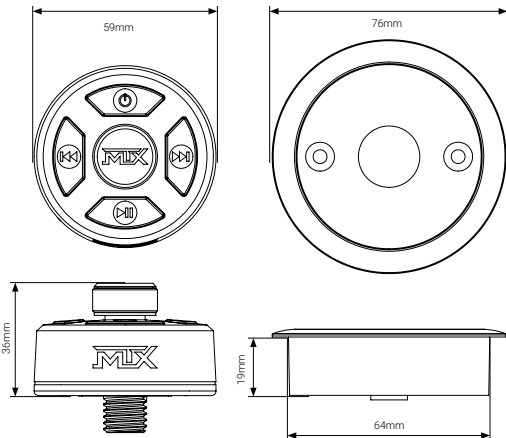

AWBTC

IP65 Universal Bluetooth Receiver and Remote Control, Water- Mud- & Dust-Resistant

Three mounting options

Connections

Dimensions

With any amplifier in any vehicle... The MTX AWBTC is a universal Bluetooth receiver and remote control designed to work with all Bluetooth devices, including iPhones, iPads, and Android devices, smartphones, and tablets. It's easy to install and use. Everything is built into the remote control. It turns your mobile device (Bluetooth-compatible) into the source for your audio system. Designed to be mounted on a wide variety of vehicles, it is compatible with most amplifiers. We designed it for use on motorcycles, boats, cars, trucks, and recreational vehicles...

Ideal for use in boats, cars, trucks, motorcycles, or recreational vehicles

Simplified Bluetooth connection with automatic reconnection

IP65-certified waterproofing

12V power supply

Replaces the head-unit and connects to any amplifier

Wiring and various mounting parts included

Works with any type of Bluetooth device (tablets, computers, or phones)

Three mounting options (surface-mount, flush-mount, bar-mount)

Specifications

- Controls: Volume up/down, Power, Play/Pause, Next/Previous track
- Dual pair of RCA outputs
- IP65-certified waterproofing
- 12V power supply
- Diameter: 59mm
- Thickness (with volume knob): 36mm
- Mounting depth: 19mm
- Three different mounting options