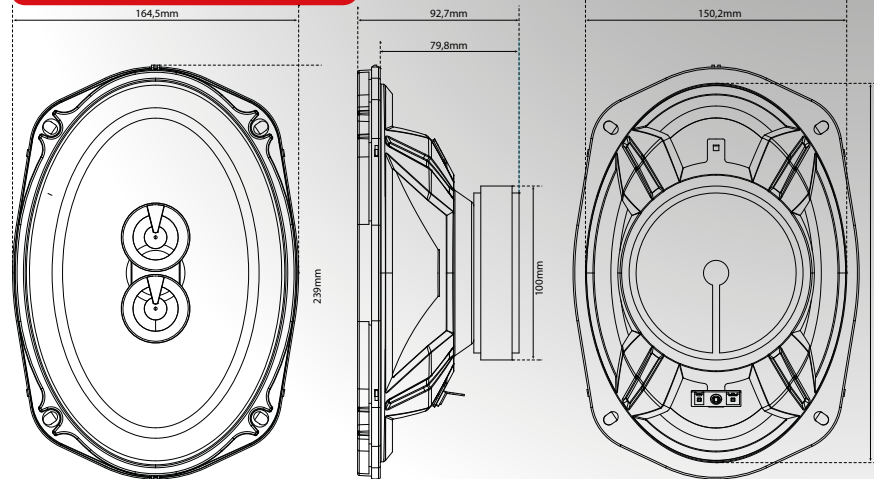

TR69C

16x23cm (6x9") Coax Speakers 4Ω 80W RMS

Dimensions

Injected polypropylene cone with brushed electro-plated finish for a perfect design

Laser cut logos for a perfect finish

13mm Mylar tweeter with phase lense for a perfect sound

25mm Aluminium voice coil for a higher power handling

Rubber suspension for a perfect reliability

Soft and highly musical sound quality

Specifications

- 3-way coaxial speakers
- Diameter : 16x23cm (6x9")
- Peak Power : 320W
- RMS Power : 80W
- Sensitivity : 93,5dB/2,83v/1m
- Impedance : 4Ω
- Response : 24Hz - 22000Hz
- Mounting Depth : 79,8mm
- Grilles included