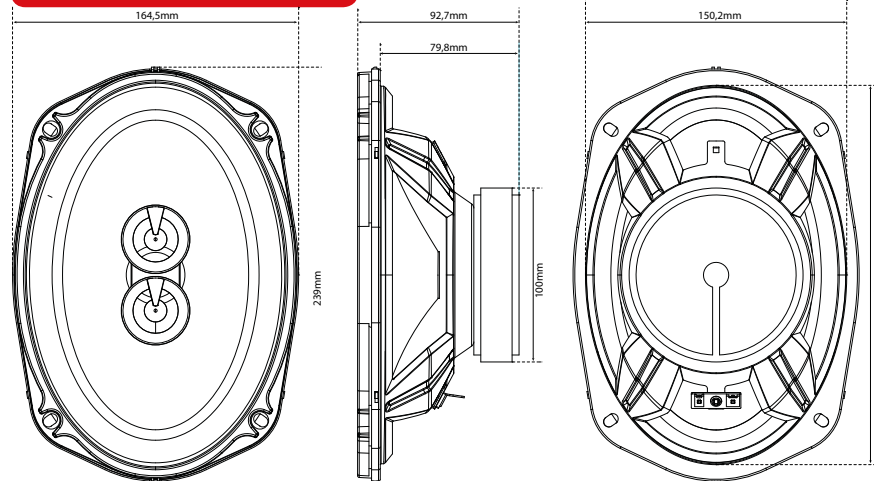

## TX269C

16x23cm (6x9") Coax Speakers 4Ω 80W RMS

### Dimensions

Injected polypropylene cone with brushed electro-plated finish for a perfect design

Laser cut logos for a perfect finish

13mm Mylar tweeter with phase lense for a perfect sound

25mm Aluminium voice coil for a higher power handling

### Specifications

- 3-way coaxial speakers
- Diameter : 16x23cm (6x9")
- Peak Power : 320W
- RMS Power : 80W
- Sensitivity : 93,5dB/2,83v/1m
- Impedance : 4Ω
- Response : 24Hz - 22000Hz
- Mounting Depth : 79,8mm
- Grilles included