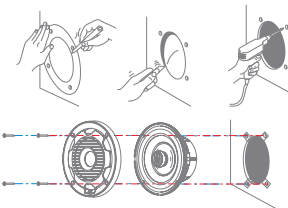

WET65

6.5" 2-WAY COAXIAL

WOOFER MOUNTING