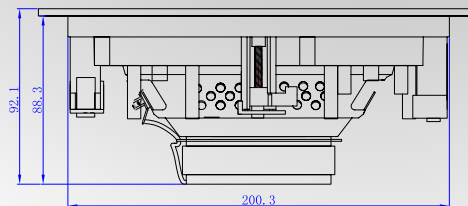

iWs65

16,5cm (6.5") 8Ω in-wall speakers with design grills

Hifi sound quality

High power handling

Square ultra slim magnetic grill
easy to adjust (it turns round)

25mm silk dome swivel tweeter

Waterproof paper cone

Made to be use with the
MTX iWa250 in-wall amp

Specifications

- 2-way in-wall coaxial speakers
- Diameter : 16,5cm (6.5")
- Peak Power : 150W
- RMS Power : 50W
- Sensitivity : 88,5dB/2,83v/1m
- Impedance : 8Ω
- Response : 45Hz - 25000Hz
- Mounting Depth : 90mm
- 25mm silk dome swivel tweeter
- Extra thin rimless grills