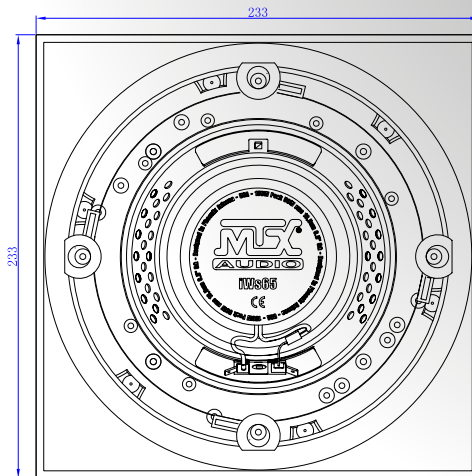

iWs65

16,5cm (6.5") 8Ω in-wall speakers with design grills

Hifi sound quality

High power handling

Square ultra slim magnetic grill
easy to adjust (it turns round)

25mm silk dome swivel tweeter

Waterproof paper cone

Made to be use with the
MTX iWa250 in-wall amp

Specifications

- 2-way in-wall coaxial speakers
- Diameter : 16,5cm (6.5")
- Peak Power : 150W
- RMS Power : 50W
- Sensitivity : 88,5dB/2,83v/1m
- Impedance : 8Ω
- Response : 45Hz - 25000Hz
- Mounting Depth : 90mm
- 25mm silk dome swivel tweeter
- Extra thin rimless grills